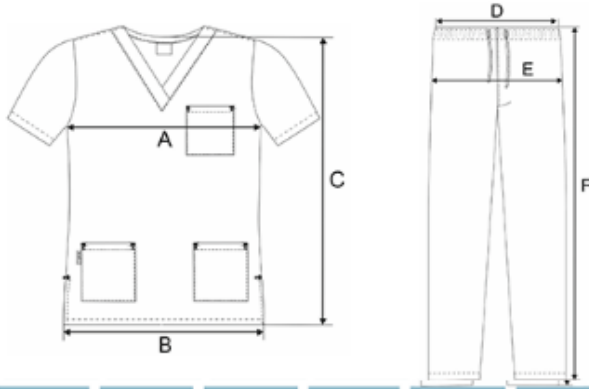

Size for COLOMBO

| b well | XS | S | M | L | XL | 2XL | 3XL | 4XL | |
|---------------------------|-------|-------|-------|-------|-------|-------|-------|-------|---------|
| A - 1/2 chest | 46.5 | 50.5 | 54.5 | 58.5 | 62.5 | 66.5 | 70.5 | 74.5 | +/- 1cm |
| B - 1/2 bottom | 48.5 | 52.5 | 56.5 | 60.5 | 64.5 | 68.5 | 72.5 | 76.5 | +/- 1cm |
| C - Length | 71 | 73 | 75 | 77 | 79 | 81 | 83 | 85 | +/- 1cm |
| D - 1/2 waist relaxed | 28 | 32 | 36 | 40 | 44 | 48 | 52 | 56 | +/- 1cm |
| E - 1/2 hip | 45 | 49 | 53 | 57 | 61 | 65 | 69.5 | 73.5 | +/- 1cm |
| F - Side length with belt | 101.5 | 103.5 | 105.5 | 107.5 | 109.5 | 111.5 | 113.5 | 115.5 | +/- 1cm |